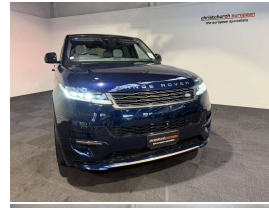

2023 Land Rover Range Rover Sport D300

VEHICLE INFORMATION

Cash Price

Includes GST,
Registration &
Licensing

\$149,995

Finance this vehicle
from only

\$543.24

per week*

Total Amount Payable

\$186,241.30

Gain peace of mind
with Mechanical
Breakdown Insurance.
Ask us how.

Body

5 door, SUV / 4x4

Odometer

40,000 km

Engine

3000 cc, Internal Combustion

Fuel Type

Diesel

Transmission

8 Speed Automatic, 4WD

Wheels

22.0000"

VIN

5 seats

Interior

Ivory Leather

Audio

-

Stock ID

14554

2023 Range Rover Sport D300 Diesel R-Dynamic SE Latest Model. Attractive and Rare Portofino Blue Metallic with Premium Ivory Leather, Upgraded 22 inch Gloss Black Sports Alloy Wheels, SVO Premium Bespoke Carpets, Dynamic Air Suspension, Privacy Glass, Premium Heated seats, Full Glass Panoramic Roof, Daytime LED Matrix Lighting, Electric Tailgate, Flush Electric Door Handles, Meridian Surround Sound, Clear View Sight Camera, Full Virtual Dash Cluster with 3D NZ Nav/Apple Car Play/Reverse Camera/Bluetooth, Heated Steering Wheel, Radar Adaptive Cruise Control, Ambient Lighting, Keyless entry, Full Electrics etc. Compare the value here for the very latest D300 model with this look!.