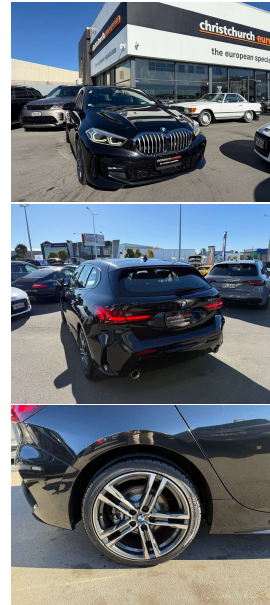

# 2020 BMW 118d Motorsport New Model