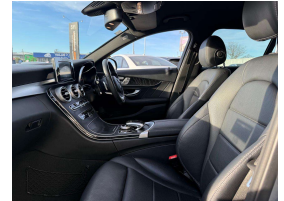

2016 Mercedes-Benz C 200 AMG Line 7 Speed New

VEHICLE INFORMATION

Cash Price

Includes GST,
Registration &
Licensing

$24,995

Finance this vehicle
from only

$94.58

per week*

Total Amount Payable

$32,090.56