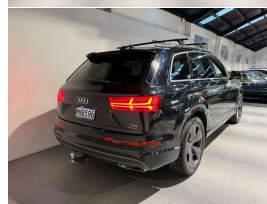

2016 Audi Q7 3.0 TDI S Line 200KW New Shape

VEHICLE INFORMATION

Cash Price

Includes GST,
Registration &
Licensing

\$39,995

Finance this vehicle
from only

\$148.42

per week*

Interior

Black Leather

Audio

-

Stock ID

14642

2016 Audi Q7 3.0 TDI S Line 200KW New Shape, High-Spec New Model Q7, 8 Speed Automatic, Orca Black Metallic with Black Leather, 21" Turbine Design upgraded Sports Alloys in Grey, Heated/Electric Seats, Dual Rear Audi Entertainment Screens, Panoramic Glass Roof, BOSE Audio system, Added Heads-up display, Towbar fitted, Audi Virtual Cockpit with NZ Nav/CD/AUX/Bluetooth and Camera, Double Glazed Privacy Glass, Wireless Phone Charging, LED Lighting, Roof Racks fitted, Push Button Start, 7 Seats etc. A late model and full-spec Luxury 7 Seater which is priced to sell!