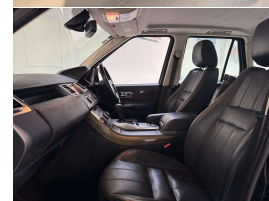

2013 Land Rover Range Rover Sport TDV6 Facelift

VEHICLE INFORMATION

Cash Price

Includes GST,
Registration &
Licensing

$29,995

Body

5 door, SUV / 4x4

Odometer

159,000 km

Engine

3000 cc, TDV6

Fuel Type

Diesel

Transmission

Automatic, 4WD

Wheels

19.0000"

VIN

SALLSAAF3DA792217

Reg No.

GSU902

Ext Colour

Santorini Black Metallic

History

NZ New

Seats

5 seats

Interior

Black Comfort Leather

Audio

-

Stock ID

14797

Finance this vehicle
from only

$112.53

per week*

Total Amount Payable

$38,256.59