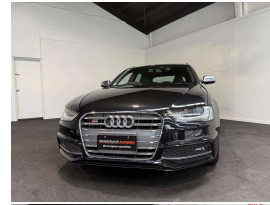

2012 Audi S4 V6 SC Facelift Dual-Clutch Quattro

VEHICLE INFORMATION

Cash Price

Includes GST,
Registration &
Licensing

\$29,995

Finance this vehicle
from only

\$112.53

per week*

Total Amount Payable

\$38,256.59

Gain peace of mind
with Mechanical
Breakdown Insurance.
Ask us how.

Body

5 door, Station Wagon

Odometer

84,000 km

Engine

5 seats

Interior

Black Sports Seats

Audio

-

Stock ID

14184

2012 Audi S4 Facelift 3.0 V6 SC Quattro Avant, 2012 MY Facelift model with revised Grills, LED Lighting, New Style Steering Wheel etc. Just 84,000kms from new and a sharp look! Much improved 7 Speed Dual-Clutch gearbox with Auto Stop-Start, Audi Drive-Select with optional Drive/Performance settings, Full Black Leather S4 Sports seating, Heated/Electric Seats, Upgraded Black Sports Alloys, Adaptive Cruise Control and Lane Assist Monitors, Privacy Glass, Electric Tailgate, Parking Sensors, Roof rails, Carbon inlays, Brilliant 3.0 Supercharged V6 engine, Push Button Start/Keyless entry. Quattro 4WD, Practical and fast!