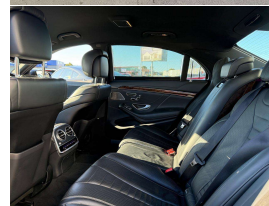

2014 Mercedes-Benz S 400 Facelift Long Wheel

VEHICLE INFORMATION

Cash Price

Includes GST,
Registration &
Licensing

$34,995

Finance this vehicle
from only

$130.48

per week*

Total Amount Payable

$44,422.62