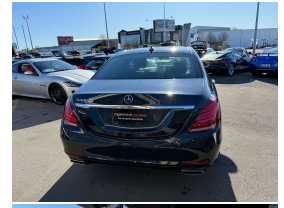

2014 Mercedes-Benz S 400 Facelift Long Wheel

VEHICLE INFORMATION

Cash Price

Includes GST,
Registration &
Licensing

\$34,995

Finance this vehicle
from only

\$130.48

per week*

Total Amount Payable

\$44,422.62

Gain peace of mind
with Mechanical
Breakdown Insurance.
Ask us how.

Body

4 door, Sedan

Odometer

78,000 km

Engine

5 seats

Interior

Black Leather

Audio

-

Stock ID

13809

2014 Mercedes Benz S400 L Long Wheel Base, Facelift Model 3.0 V6 S Class with 7 Speed gearbox, Factory Alloys, LED Lighting, Full Premium Leather, Multi-way Seat adjustments, Luxury Woodgrain, Multiple Airbags, Burmester Premium Surround Audio, Widescreen Digital Dash with NZ Navigation/Bluetooth Phone and Music/Reverse Camera, Electric Rear Blinds, Soft Close Doors, 4-Seat Memory Seats, Climate Air, Full Electrics etc. A well-known world leading model in Safety, Comfort and Luxury. Compare the \$!