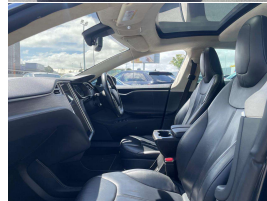

2014 Tesla Model S P85+

VEHICLE INFORMATION

Cash Price

Includes GST,
Registration &
Licensing

$39,995

Finance this vehicle
from only

$148.42

per week*

Total Amount Payable

$50,588.65