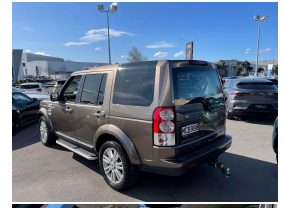

2011 Land Rover Discovery 4 3.0 SDV6 HSE Diesel

VEHICLE INFORMATION

Cash Price

Includes GST,
Registration &
Licensing

\$29,995

Finance this vehicle
from only

\$112.53

per week*

Total Amount Payable

\$38,256.59

Gain peace of mind
with Mechanical
Breakdown Insurance.
Ask us how.

Body

5 door, RV/SUV

Odometer

165,000 km

Engine

3000 cc, SDV6

Fuel Type

-

Transmission

Automatic, 4WD

Wheels

20.0000"

VIN

7 seats

Interior

Cream Leather

Audio

-

Stock ID

11789

2011 Land Rover Discovery 4 HSE 3.0 SDV6 Diesel, Facelift increased Torque SDV6 engine, Easy care Nara Bronze Metallic with Luxury Soft Cream Leather, HSE Seating and Factory Alloys, Fold-away rear 7 Seats, Push Button Keyless start, Triple Glass Sunroofs, Surround Cameras, Park Sensors, LED Lighting, ABS/ESP, Touch Screen CD/Stereo/Bluetooth Phone, Full Electrics etc. Always a very popular model, popular with families and Off-Road adventures!