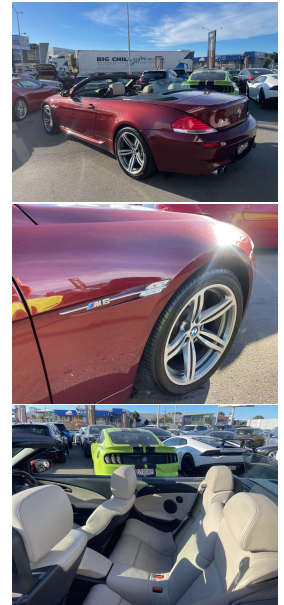

2007 BMW M6 5.0 V10 Cabriolet NZ New

VEHICLE INFORMATION

Cash Price

Includes GST,
Registration &
Licensing

\$39,995

Finance this vehicle
from only

\$145.12

per week*

Total Amount Payable

\$49,730.86

Gain peace of mind
with Mechanical
Breakdown Insurance.
Ask us how.

Body

2 door, Convertible

Odometer

81,000 km

Engine

5000 cc, V10

Fuel Type

Petrol

Transmission

Automatic

Wheels

18.0000"

VIN

4 seats

Interior

Ivory M Leather

Audio

-

Stock ID

12553

2007 BMW M6 5.0 V10 SMG Soft-top Convertible, NZ New with Full History and a future very collectable model! Attractive and unique Wine Red Metallic with Ivory M Leather, Only 81,000kms from new!, Heated/Electric Seats, Electric Soft-top Roof, Dual M6 Sports Exhausts, Heads-up display, Carbon interior inlays, BMW I-Drive CD/Stereo/AUX/NZ Navigation/Bluetooth, Reverse Camera fitted, 507 BHP naturally aspirated 5.0 V10 performance, SMG Semi-Automatic, Push Button Start, Full Electrics and more. A very hard car to find and one to put away as the last of the V10s!