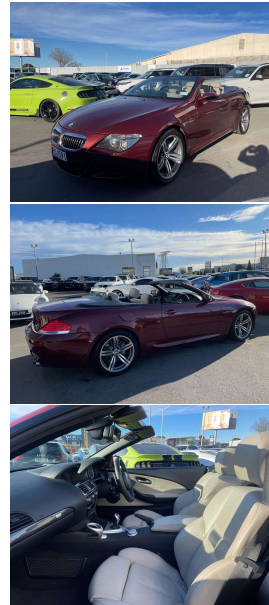

2007 BMW M6 5.0 V10 Cabriolet NZ New

VEHICLE INFORMATION

Cash Price

Includes GST,
Registration &
Licensing

\$39,995

Finance this vehicle
from only

\$145.12

per week*

Total Amount Payable

\$49,730.86

Gain peace of mind
with Mechanical
Breakdown Insurance.
Ask us how.

Body

2 door, Convertible

Odometer

81,000 km

Engine

5000 cc, V10

Fuel Type

Petrol

Transmission

Automatic

Wheels

18.0000"

VIN

4 seats

Interior

Ivory M Leather

Audio

-

Stock ID

12553

2007 BMW M6 5.0 V10 SMG Soft-top Convertible, NZ New with Full History and a future very collectable model! Attractive and unique Wine Red Metallic with Ivory M Leather, Only 81,000kms from new!, Heated/Electric Seats, Electric Soft-top Roof, Dual M6 Sports Exhausts, Heads-up display, Carbon interior inlays, BMW I-Drive CD/Stereo/AUX/NZ Navigation/Bluetooth, Reverse Camera fitted, 507 BHP naturally aspirated 5.0 V10 performance, SMG Semi-Automatic, Push Button Start, Full Electrics and more. A very hard car to find and one to put away as the last of the V10s!