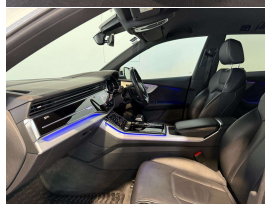

2019 Audi Q8 50 TDI Quattro 210 KW S Line