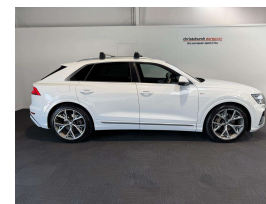

2019 Audi Q8 50 TDI Quattro 210 KW S Line