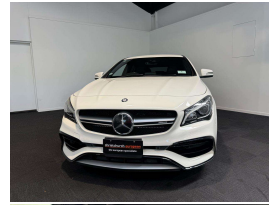

2017 Mercedes-Benz CLA 45 AMG 4Matic Shooting

VEHICLE INFORMATION

Cash Price

Includes GST,
Registration &
Licensing

\$34,995

Finance this vehicle
from only

\$130.48

per week*

Total Amount Payable

\$44,422.62

Gain peace of mind
with Mechanical
Breakdown Insurance.
Ask us how.

Body

5 door, Station Wagon

Odometer

91,000 km

Engine

5 seats

Interior

Black Leather AMG Sports Seats

Audio

-

Stock ID

14357

2017 Mercedes Benz CLA 45 AMG Shooting Brake 4Matic Facelift, White with factory AMG Sports Alloys and Black Leather, Upgraded AMG Sports seats with Red detailing, Radar Cruise Control, LED Lighting, 265KW 2.0 Turbo AMG performance, Premium Audio System, Auto Tailgate, Mercedes Command CD/Stereo/Bluetooth Streaming/AUX/Reverse Camera/NZ Navigation, Apple Car-Play, Privacy Glass, AMG Exhausts, Heated/Memory/Electric Seats, 7-Speed Automatic, Multiple Airbags, Remote Locking etc. Practical and fast!